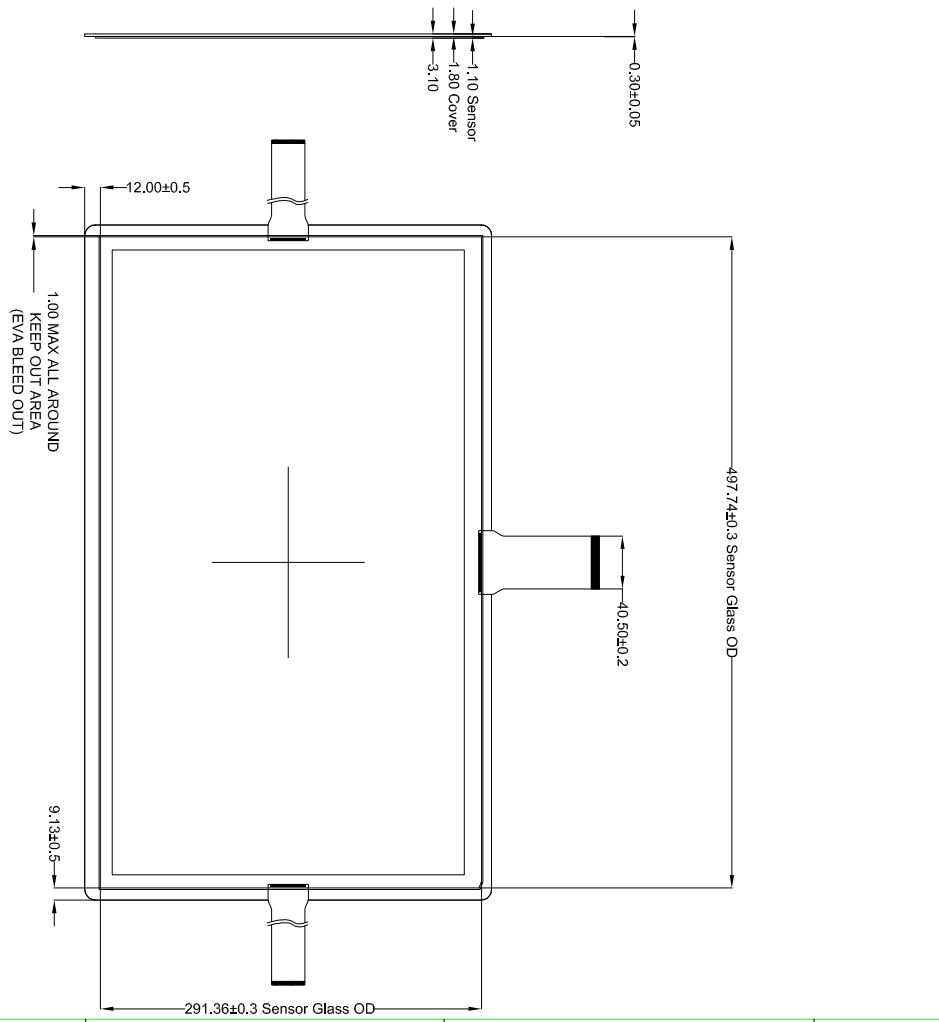

Front View

LOC	DIST	DATE	BY	APP'D	REVISION RECORD
		10/27/15	WW		A INITIAL RELEASE: ECO--15-1375
					P LTR

DIMENSIONS:		TOLERANCES UNLESS OTHERWISE SPECIFIED:	
mm	1/2"	1 P/C ± .4	2 P/C ± .2
		3 P/C ± .2	4 P/C ± .0
ANGLE: 1/2"		SURFACE TEXTURE: N/A	

DATE	BY	APP'D	REVISION
08/06/15	Wein Wang		

SCALE	SIZE	PROMPT NO	SHEET	REV
1:1	A2	MS601681	1	A