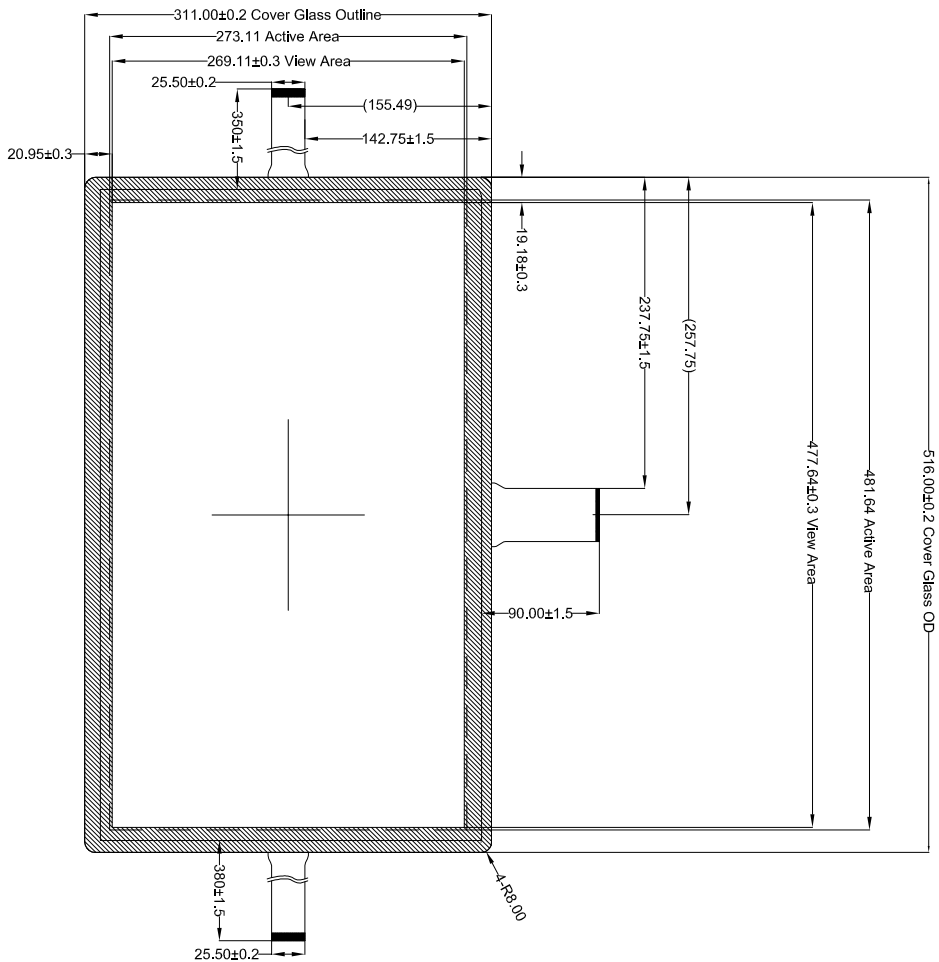

Front View

LOC	DIST	DATE	BY	APP'D	REVISION RECORD
		10/27/15	WW		A INITIAL RELEASE: ECO--15-1375
					P LTR

DIMENSIONS:		TOLERANCES UNLESS OTHERWISE SPECIFIED:	
mm	1/2"	1 P/C ± .4	2 P/C ± .2
		3 P/C ± .2	4 P/C ± .0
ANGLE: 1/2"		SURFACE TEXTURE: N/A	

DATE	BY	APP'D	REVISION
08/06/15	Wein Wang		

SCALE	SIZE	PROMPT NO	SHEET	REV
1:1	A2	MS601681	1	A