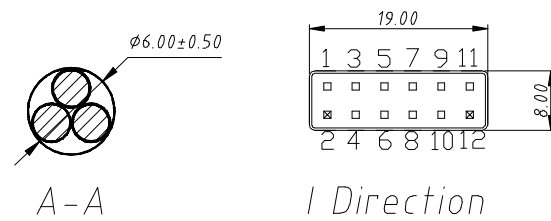

Edition	Modify	Date	Author

Remark:

- 1.cable clip:straight cable clip;
- 2.substrate:emission terminal length:15.5mm,receive terminal length:11.5mm;;
- 3.stick way:stick wire on the panel side;
- 4.transducers can't protrude on the glass surface.

Unmarked Tolerance		BEJAP Technology Co., Ltd.					
From	To	Quality Level	Product	SAW TOUCHSCREEN			
0	10	±0.1	DRA./Date		File NO.		
10	50	±0.2	CHK./Date		Scale	FREE	
50	100	±0.3	APP./Date		EDI	A0	Unit MM
100	Over	±0.5	Page 1 of 1		Shadow		