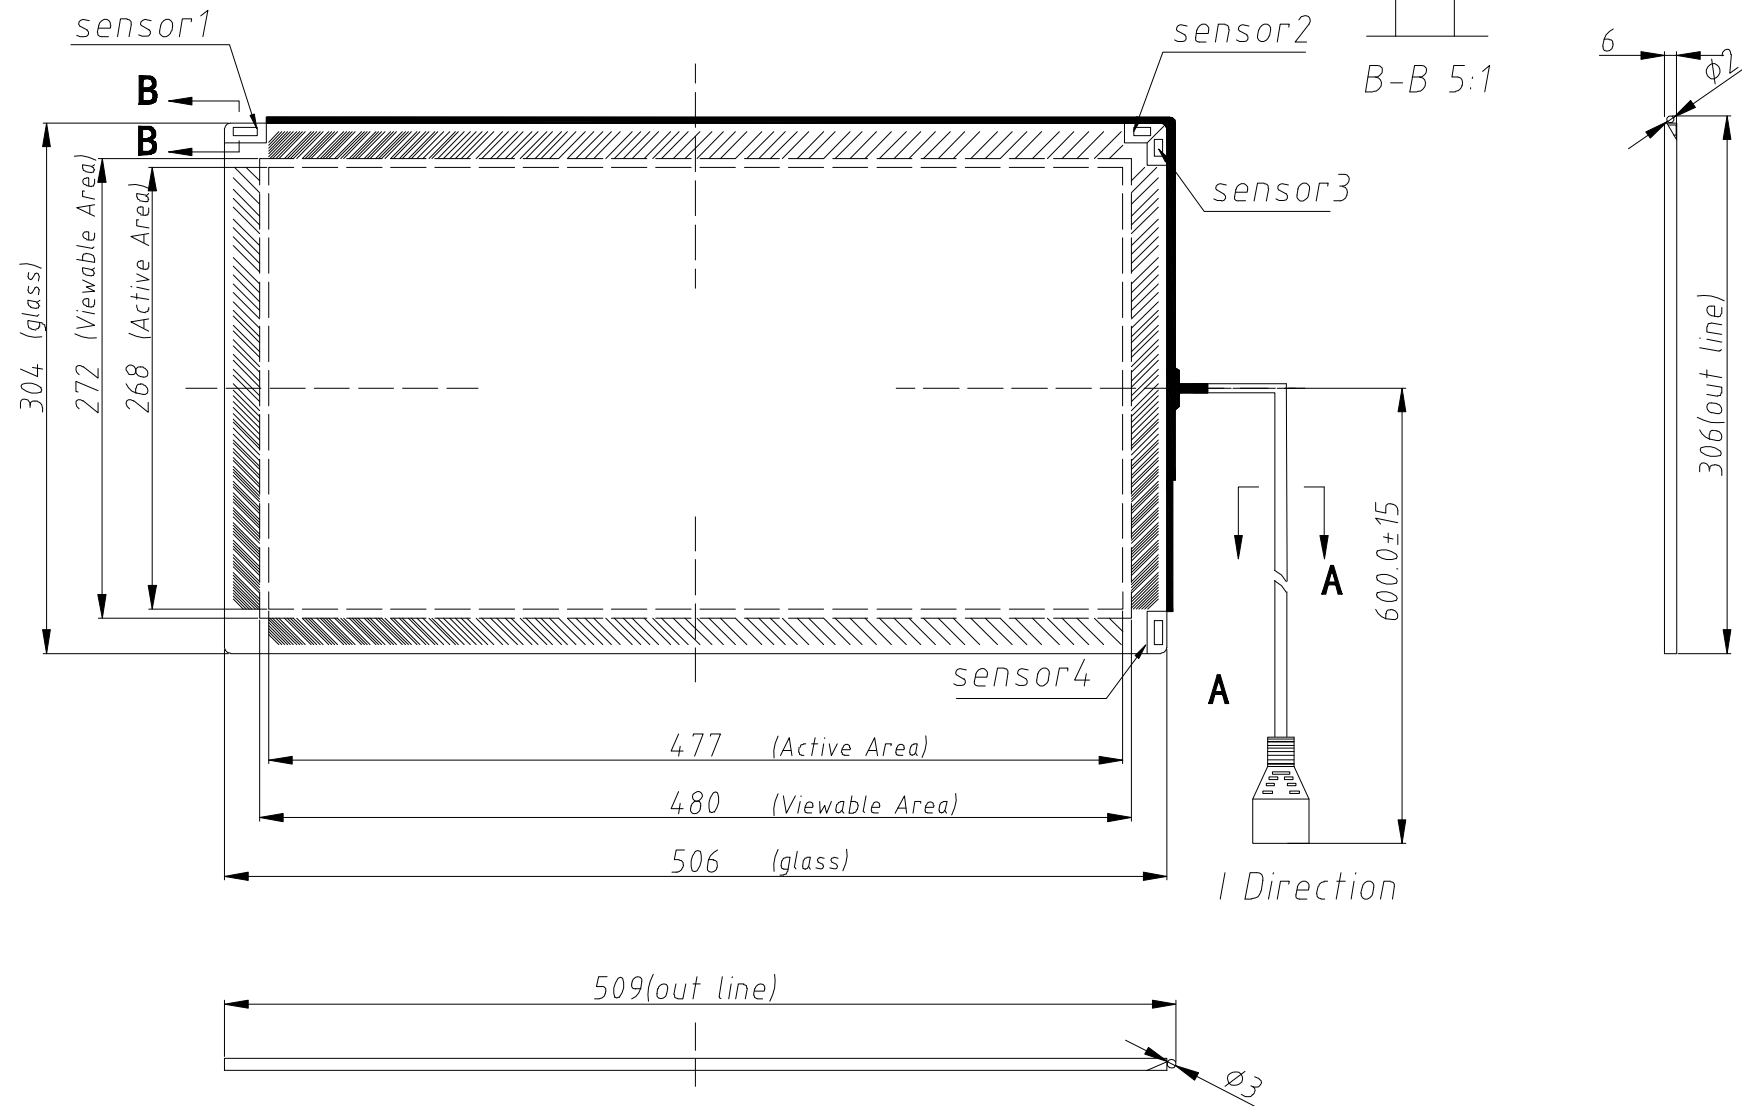

Edition	Modify	Date	Author

Remark:

- 1.cable clip:straight cable clip;
- 2.substrate:emission terminal length:15.5mm,receive terminal length:11.5mm;;
- 3.stick way:stick wire on the panel side;
- 4.transducers can't protrude on the glass surface.

Unmarked Tolerance		BEJAP Technology Co., Ltd.					
From	To	Quality Level	Product	SAW TOUCHSCREEN			
0	10	±0.1	DRA./Date		File NO.		
10	50	±0.2	CHK./Date		Scale	FREE	
50	100	±0.3	APP./Date		EDI	A0	Unit MM
100	Over	±0.5	Page 1 of 1		Shadow		