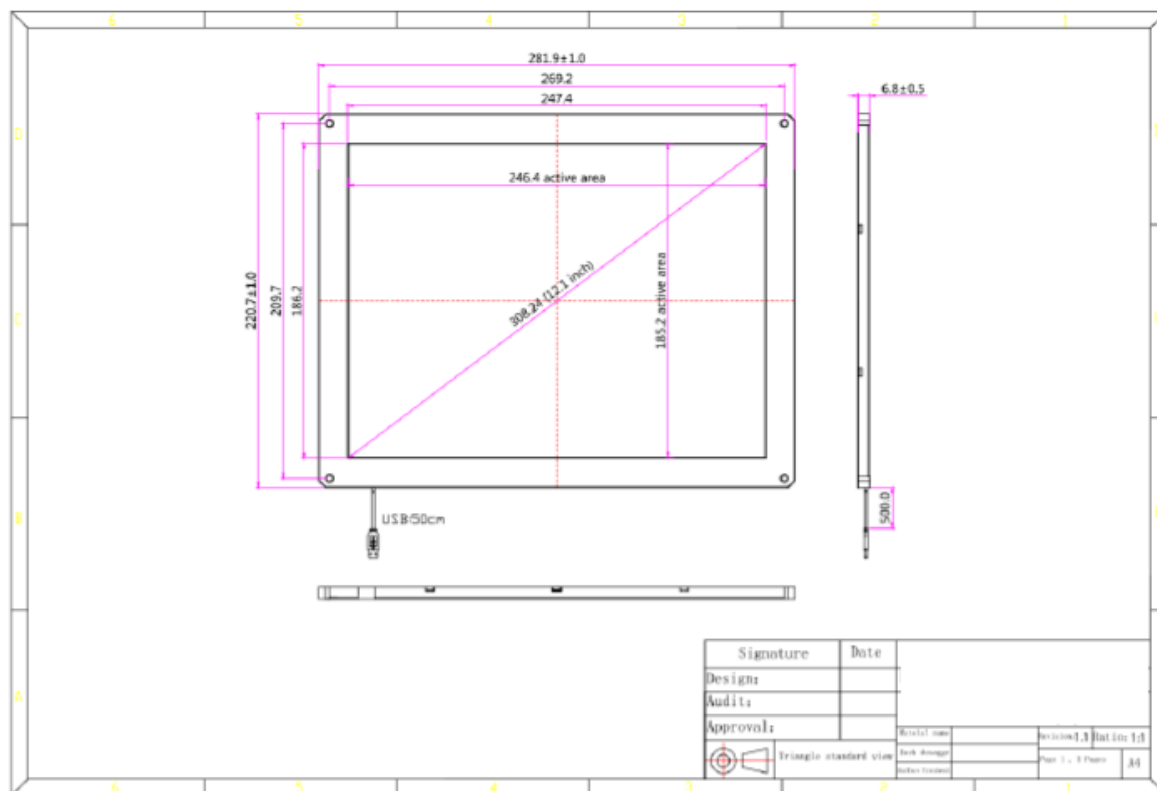

8. Technical Drawing

Touch the World
让触摸感动世界