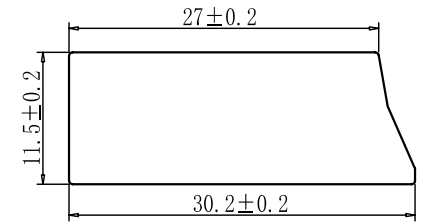

变更	日期	变更内容
△	2014-05-15	1, 增加型号 "TW3200-A6UTO".

Oblique Drawing 1:2

Unilateral cross-section 10:1

TimeLink 天时通科技有限公司		TITLE TW3200-A7UTO TW3200-A6UTO △		DECIMAL . XX ± .01 . XXX ± .005	PROJECTION:
		PART NUMBER TST/TW3200-A7UTO/V1.0		TimeLink	UNITS: mm
DRAWN BY Shang Nong Fan	DATE 2014-05-15	CUSTOMER NUMBER 32Inch		REV. A.0	SCALE: 1:1
CHECKED BY	DATE			TOL.	SIZE: A4
APPROVED BY	DATE	MAT NO.	1105300101	SHEET: 1/1	