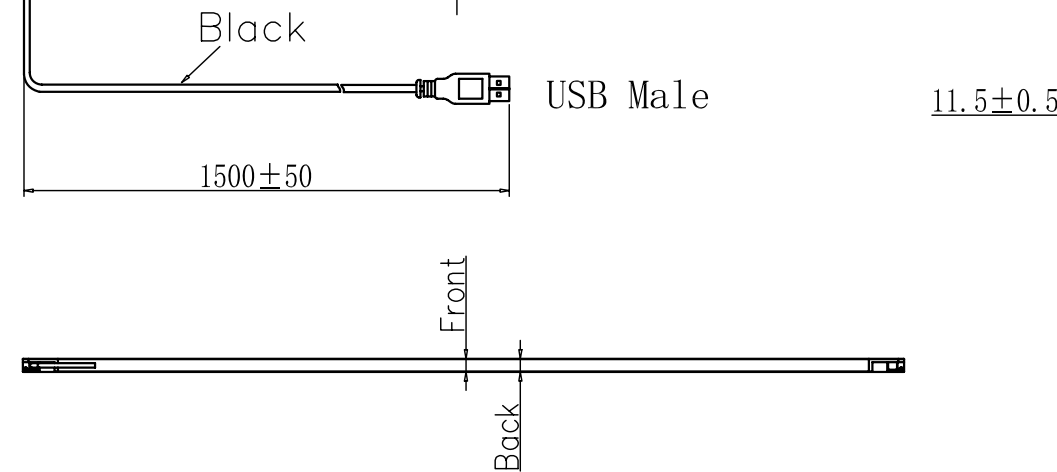

变更	日期	变更内容
△	2014-05-15	1, 增加型号 "TW3200-A6UTO".

Oblique Drawing 1:2

Unilateral cross-section 10:1

TimeLink 天时通科技有限公司		TITLE TW3200-A7UTO TW3200-A6UTO △		DECIMAL . XX ± .01 . XXX ± .005	PROJECTION:
		PART NUMBER TST/TW3200-A7UTO/V1.0		TimeLink	UNITS: mm
DRAWN BY Shang Nong Fan	DATE 2014-05-15	CUSTOMER NUMBER 32Inch		REV. A.0	SCALE: 1:1
CHECKED BY	DATE			TOL.	SIZE: A4
APPROVED BY	DATE	MAT NO.	1105300101	SHEET: 1/1	