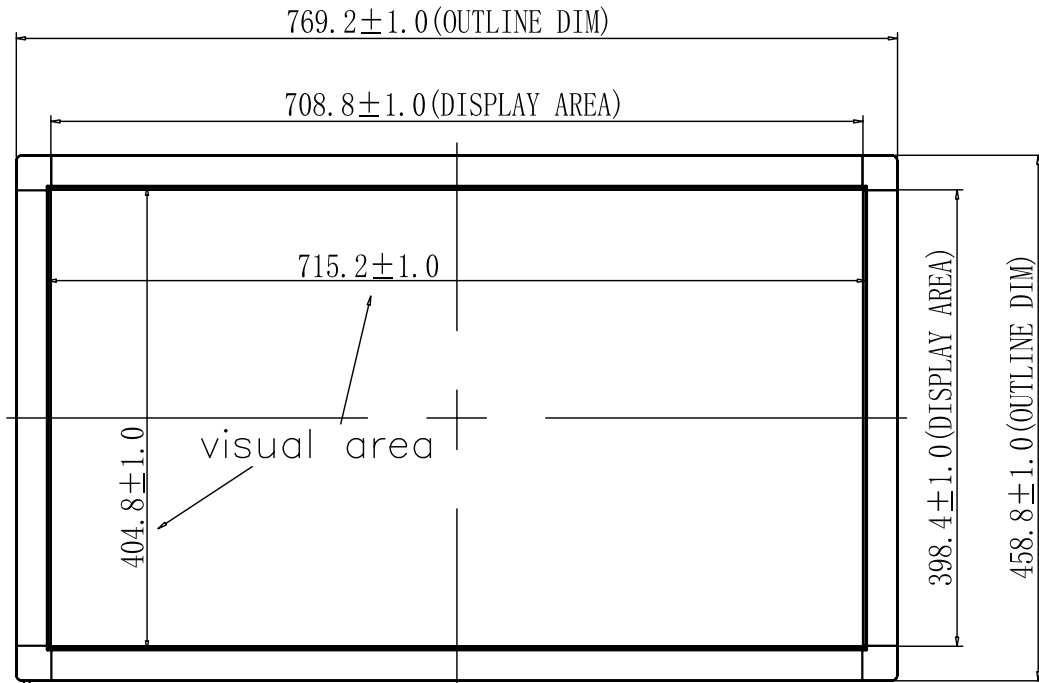

变更	日期	变更内容
△	2014-05-15	1, 增加型号 "TW3200-A6UTO".

Oblique Drawing 1:2

Unilateral cross-section 10:1

TimeLink 天时通科技有限公司		TITLE TW3200-A7UTO TW3200-A6UTO △		DECIMAL . XX ± .01 . XXX ± .005	PROJECTION:
		PART NUMBER TST/TW3200-A7UTO/V1.0		TimeLink	UNITS: mm
DRAWN BY Shang Nong Fan	DATE 2014-05-15	CUSTOMER NUMBER 32Inch		REV. A.0	SCALE: 1:1
CHECKED BY	DATE			TOL.	SIZE: A4
APPROVED BY	DATE	MAT NO.	1105300101	SHEET: 1/1	