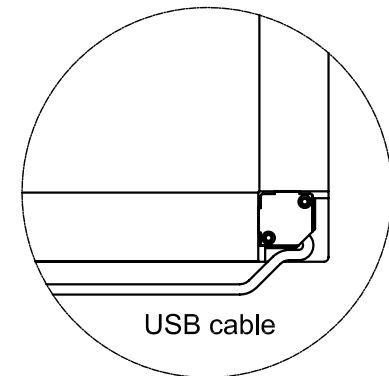

变更	日期	变更内容
△	2014-05-15	1, 增加型号 "TW3200-A6UTO".

Oblique Drawing 1:2

Unilateral cross-section 10:1

TimeLink 天时通科技有限公司		TITLE TW3200-A7UTO TW3200-A6UTO △		DECIMAL . XX ± .01 . XXX ± .005	PROJECTION:
		PART NUMBER TST/TW3200-A7UTO/V1.0		TimeLink	UNITS: mm
DRAWN BY Shang Nong Fan	DATE 2014-05-15	CUSTOMER NUMBER 32Inch		REV. A.0	SCALE: 1:1
CHECKED BY	DATE			TOL.	SIZE: A4
APPROVED BY	DATE	MAT NO.	1105300101	SHEET: 1/1	