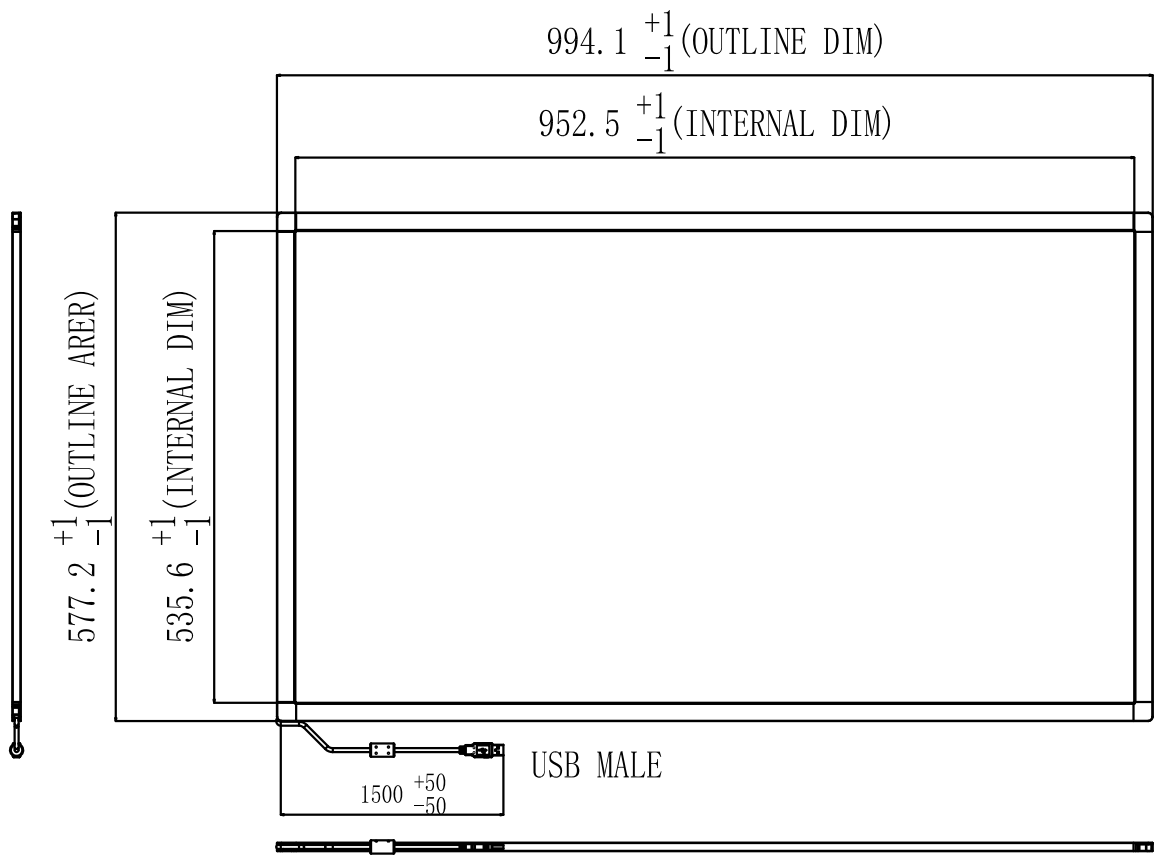

此图版权所属深圳市天英联合教育股份有限公司，未经许可，不得随意拷贝、转借

变更	日期	变更内容
①	20170519	初版发行
②		
③		

Unilateral cross-section 10:1

 深圳市天英联合教育股份有限公司		TITLE TW4300-AHUTO	DECIMAL . XX ± .01 . XXX ± .005	PROJECTION: 
		PART NUMBER	TimeLink	UNITS: mm
DRAWN BY lixiaoyu	DATE 20170516	CUSTOMER NUMBER 43Inch	REV. V1	SCALE: 1:1
CHECKED BY	DATE		TOL.	SIZE: A4
APPROVED BY	DATE	TOLERANCES UNLESS NOTED:		SHEET: 1/1