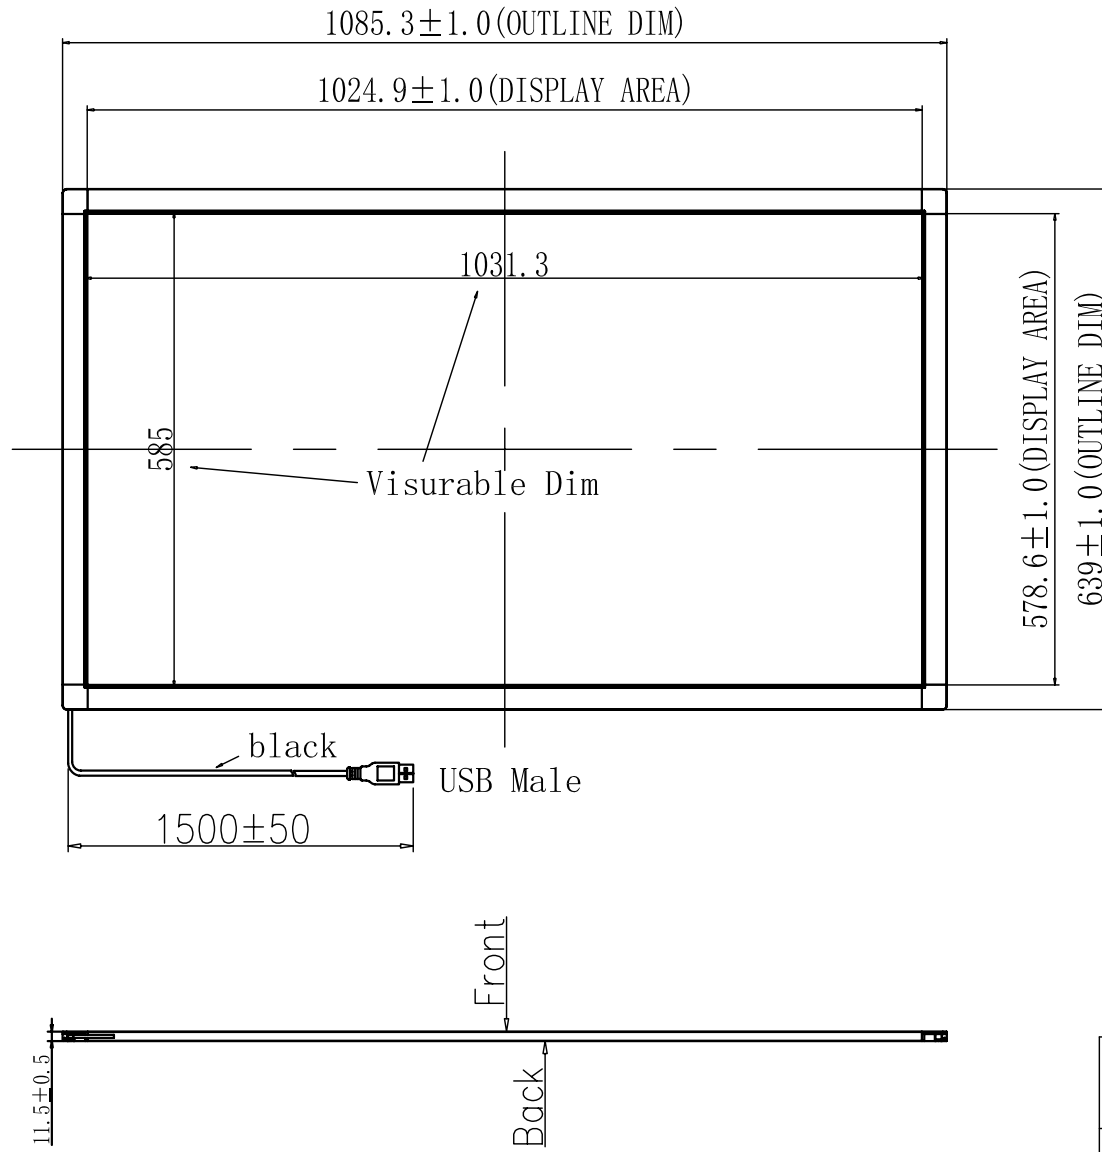

此图版权所属于天时通公司，未经许可，不得随意拷贝、转借

变更	日期	变更内容
1		
2		
3		

Oblique Drawing 1:2

Unilateral cross-section 10:1

TimeLink 天时通科技有限公司		TITLE TW4600-A5UTO TW4600-A6UTO	DECIMAL . XX ± .01 . XXX ± .005	PROJECTION:
		PART NUMBER	TimeLink	UNITS: mm
DRAWN BY Shang Nong Fan	DATE 2014-05-15	CUSTOMER NUMBER 46Inch	REV. A. 0	SCALE: 1:1
CHECKED BY	DATE		TOL.	SIZE: A4
APPROVED BY	DATE	TOLERANCES UNLESS NOTED:		SHEET: 1/1