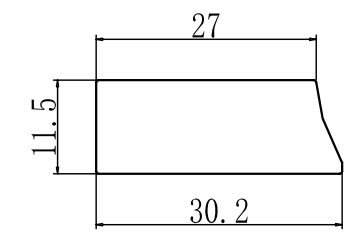

此图版权所属于天时通公司，未经许可，不得随意拷贝、转借

变更	日期	变更内容
1		
2		
3		

Oblique Drawing 1:2

Unilateral cross-section 10:1

TimeLink 天时通科技有限公司		TITLE TW4600-A5UTO TW4600-A6UTO	DECIMAL . XX ± .01 . XXX ± .005	PROJECTION:
		PART NUMBER	TimeLink	UNITS: mm
DRAWN BY Shang Nong Fan	DATE 2014-05-15	CUSTOMER NUMBER 46Inch	REV. A. 0	SCALE: 1:1
CHECKED BY	DATE		TOL.	SIZE: A4
APPROVED BY	DATE	TOLERANCES UNLESS NOTED:		SHEET: 1/1