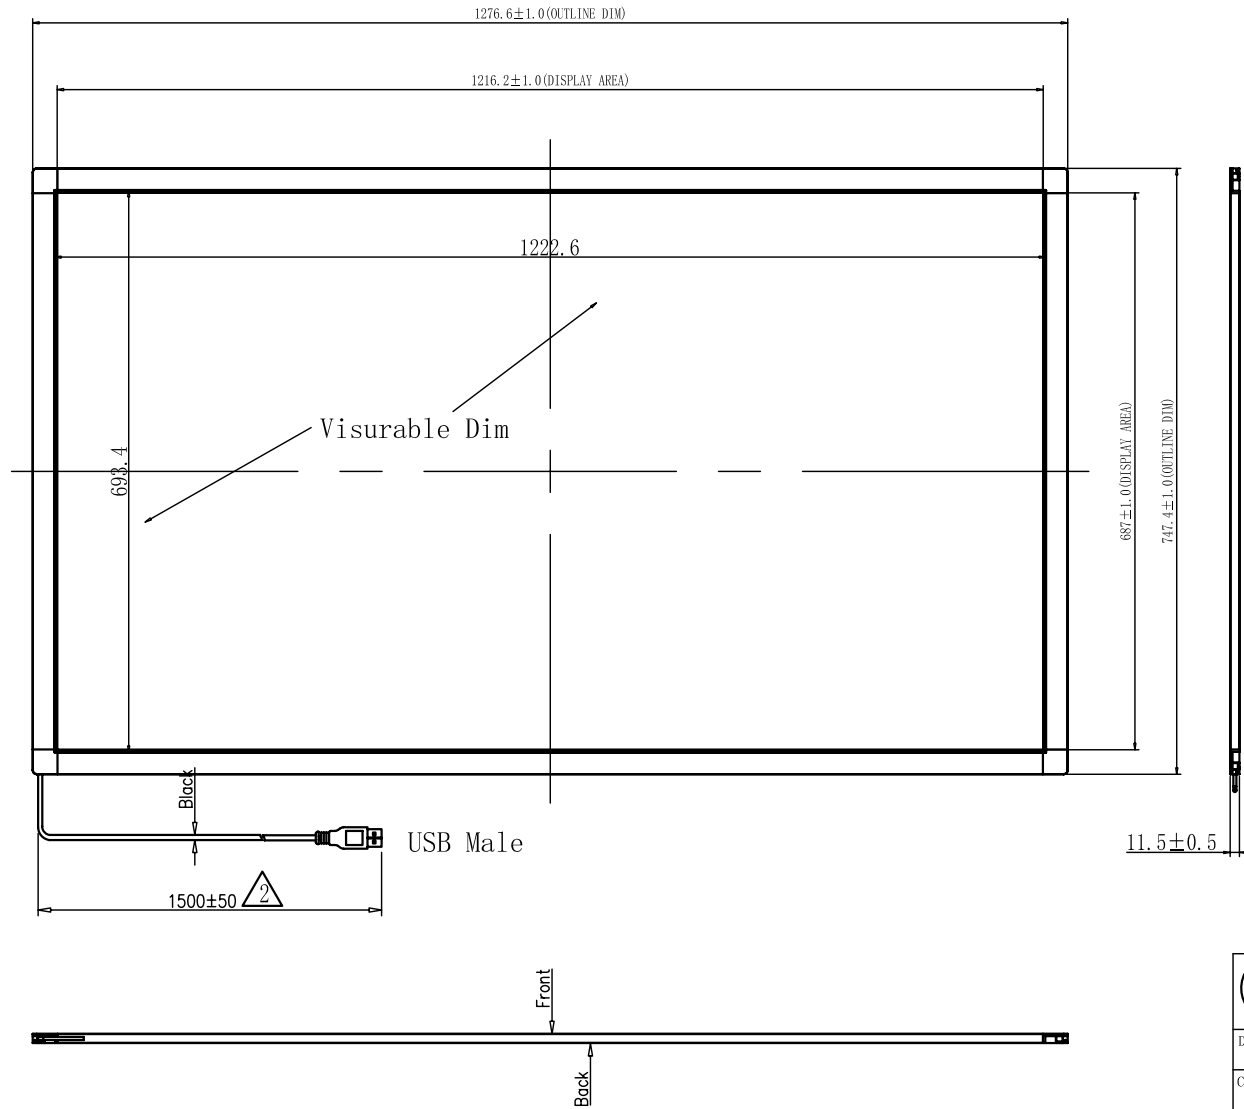

变更	日期	变更内容
1	2014-05-15	1, 增加新型号"TW5500-I6UTO"
2	2014-09-20	1, 修改触控线公差范围.

Oblique Drawing 1:2

Unilateral cross-section 10:1

<b>TimeLink</b> 天时通科技有限公司		TITLE TW5500-15UTO TW5500-I6UTO	DECIMAL . XX ± .01 . XXX ± .005	PROJECTION: 
DRAWN BY Shang Nong Fan	DATE 2014-09-20	PART NUMBER TST/TW5500-15UTO/000	TimeLink	UNITS: mm
CHECKED BY	DATE	CUSTOMER NUMBER 55Inch	REV. A.0	SCALE: 1:1
APPROVED BY	DATE	TOLERANCES UNLESS NOTED:	TOL.	SIZE: A4
				SHEET: 1/1