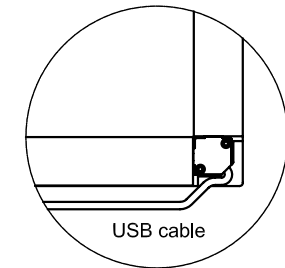

变更	日期	变更内容
1	2014-05-15	1, 增加新型号"TW5500-I6UTO"
2	2014-09-20	1, 修改触控线公差范围.

Oblique Drawing 1:2

Unilateral cross-section 10:1

<b>TimeLink</b> 天时通科技有限公司		TITLE TW5500-15UTO TW5500-I6UTO	DECIMAL . XX ± .01 . XXX ± .005	PROJECTION: 
DRAWN BY Shang Nong Fan	DATE 2014-09-20	PART NUMBER TST/TW5500-15UTO/000	TimeLink	UNITS: mm
CHECKED BY	DATE	CUSTOMER NUMBER 55Inch	REV. A.0	SCALE: 1:1
APPROVED BY	DATE	TOLERANCES UNLESS NOTED:	TOL.	SIZE: A4
				SHEET: 1/1