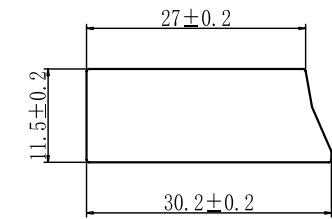

变更	日期	变更内容
1	2014-05-15	1, 增加新型号"TW5500-I6UTO"
2	2014-09-20	1, 修改触控线公差范围.

Oblique Drawing 1:2

Unilateral cross-section 10:1

<b>TimeLink</b> 天时通科技有限公司		TITLE TW5500-15UTO TW5500-I6UTO	DECIMAL . XX ± .01 . XXX ± .005	PROJECTION: 
DRAWN BY Shang Nong Fan	DATE 2014-09-20	PART NUMBER TST/TW5500-15UTO/000	TimeLink	UNITS: mm
CHECKED BY	DATE	CUSTOMER NUMBER 55Inch	REV. A.0	SCALE: 1:1
APPROVED BY	DATE	TOLERANCES UNLESS NOTED:	TOL.	SIZE: A4
				SHEET: 1/1